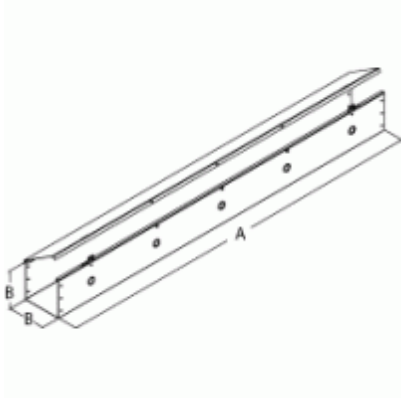

Quality Products. Service Excellence.

Type 1 Lay In Hinge Cover Wireway CWST Series

Painted Steel

A=12"	A=24"	A=36"	A=48"	A=60"	A=72"	A=96"	A=120"	Size
CWST212	CWST224	CWST236	CWST248	CWST260	CWST272	CWST296	CWST2120	2.5 x 2.5
CWST412	CWST424	CWST436	CWST448	CWST460	CWST472	CWST496	CWST4120	4 x 4
CWST612	CWST624	CWST636	CWST648	CWST660	CWST672	CWST696	CWST6120	6 x 6
CWST812	CWST824	CWST836	CWST848	CWST860	CWST872	CWST896	CWST8120	8 x 8